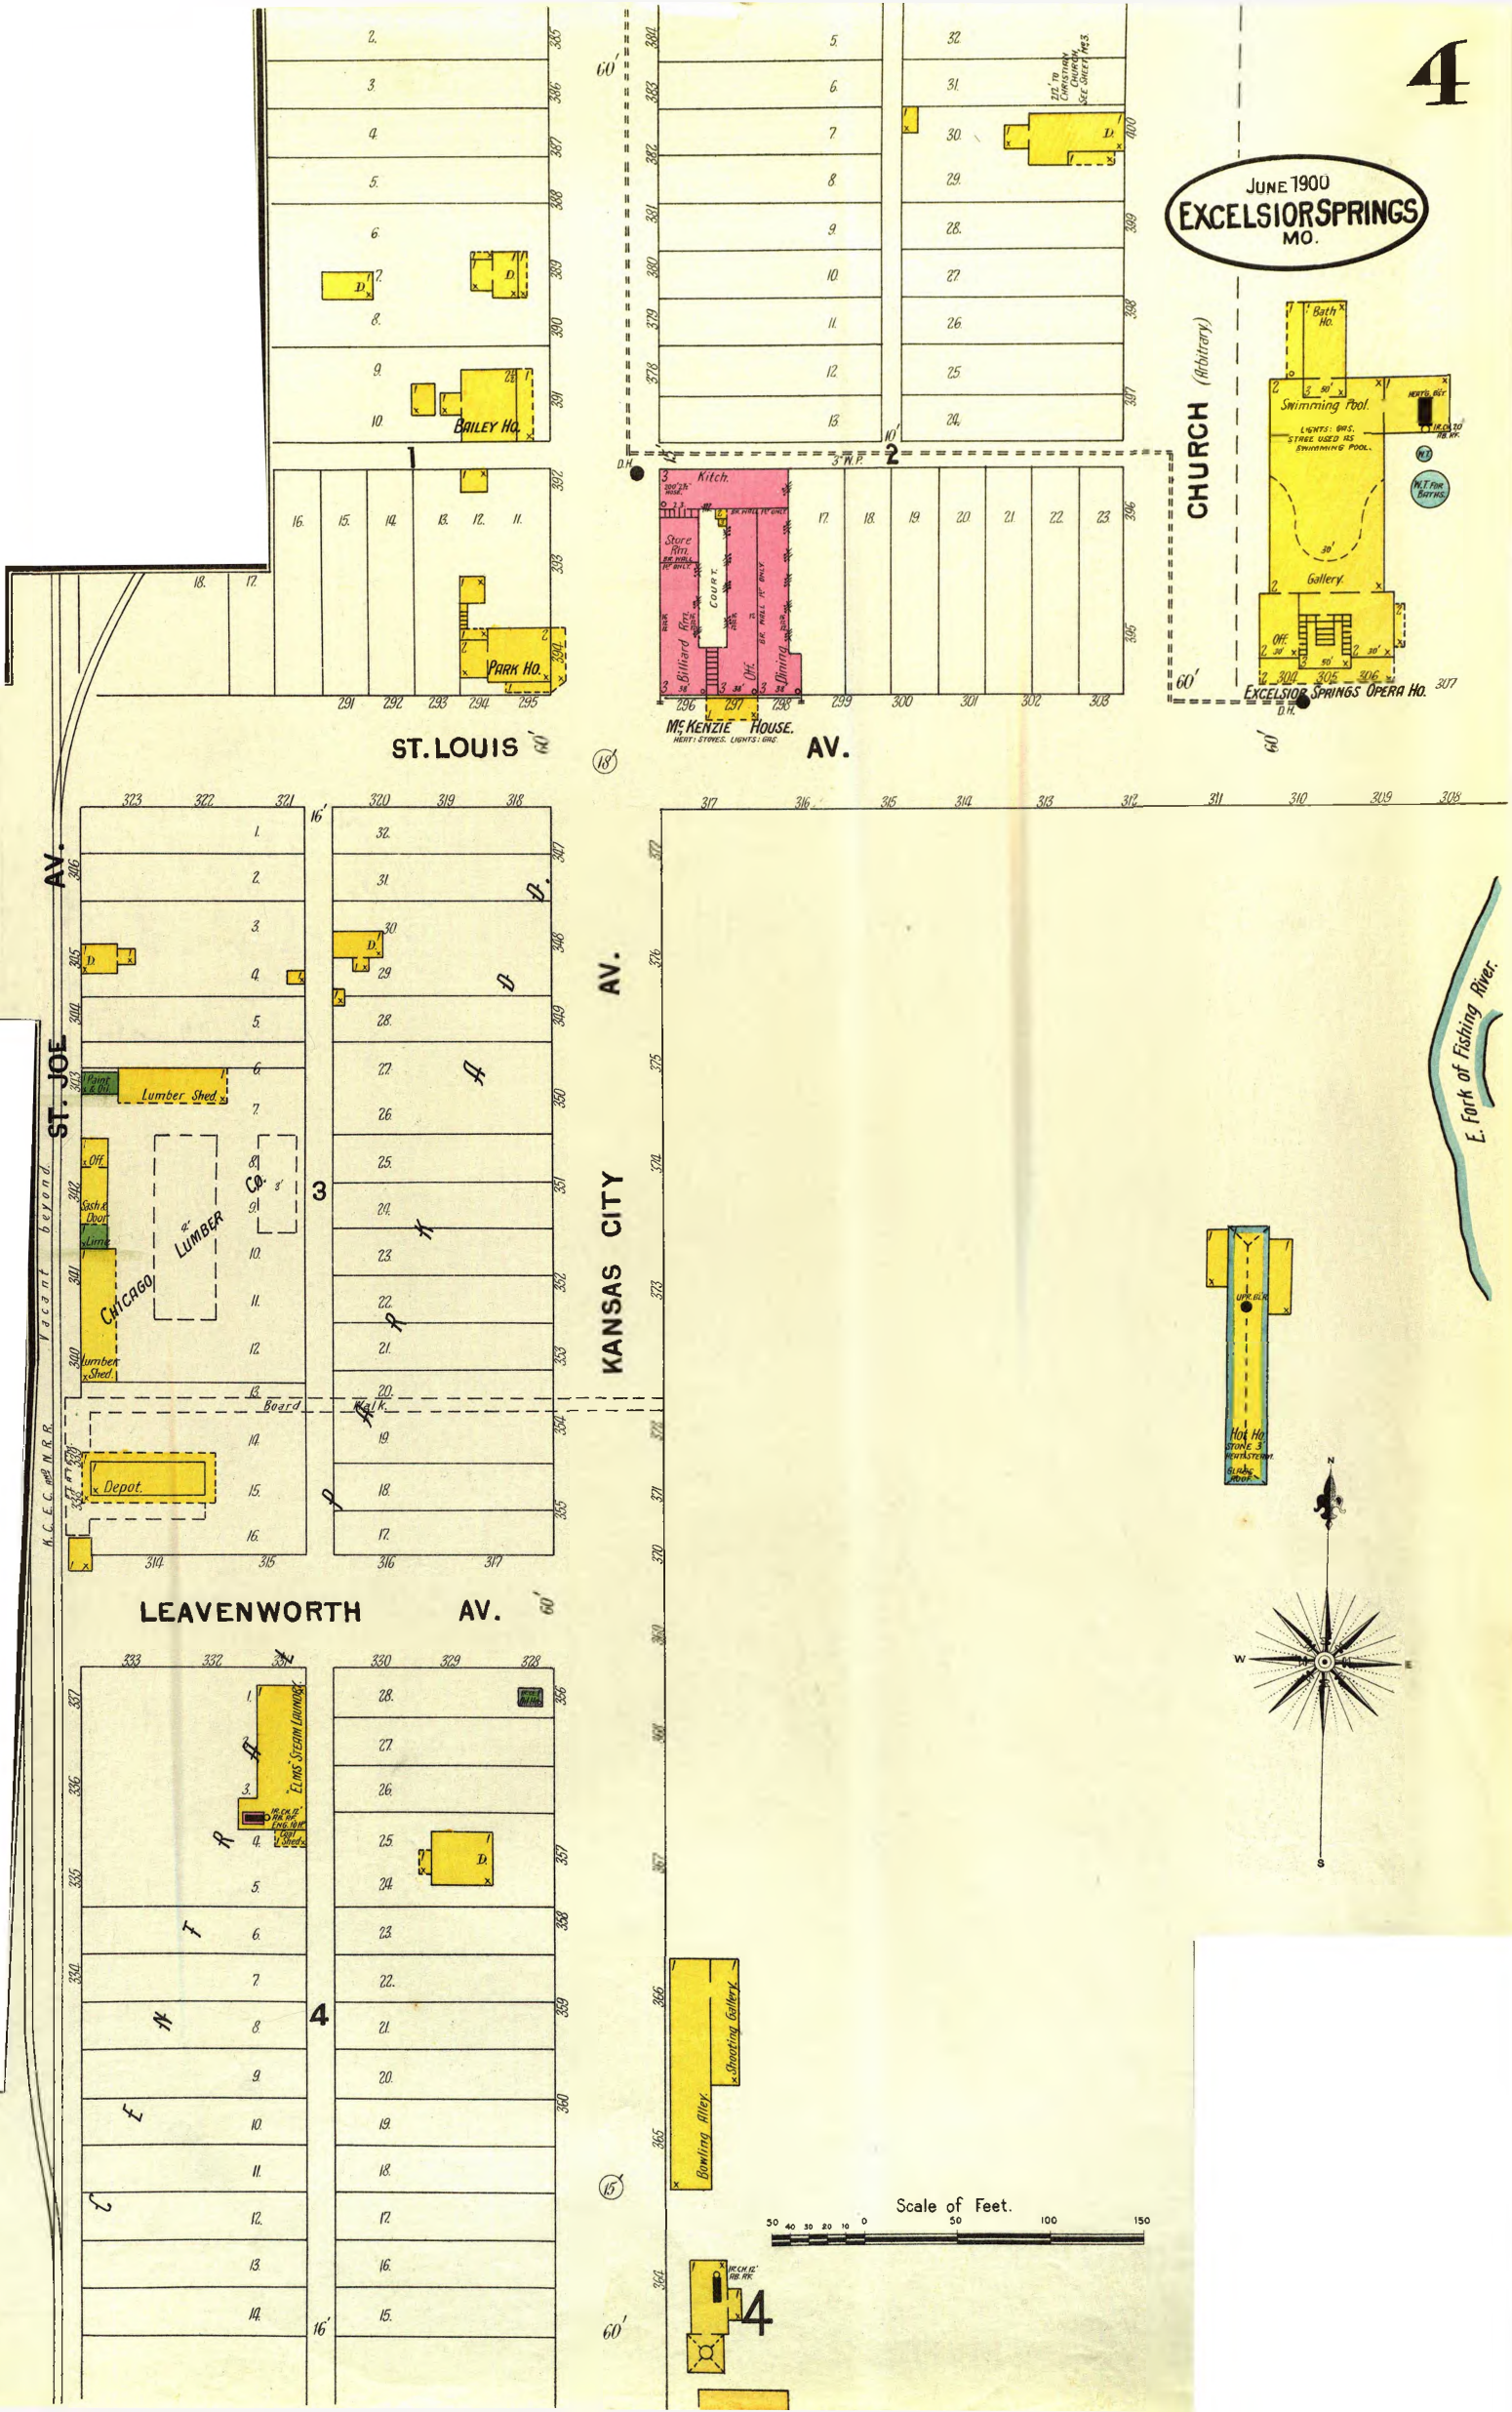

JUNE 1900
EXCELSIOR SPRINGS
MO.

R. C. CHURCH.
NEXT STORE, LENTH' BLDG.

Scale of Feet.
50 40 30 20 10 0 50 100 150